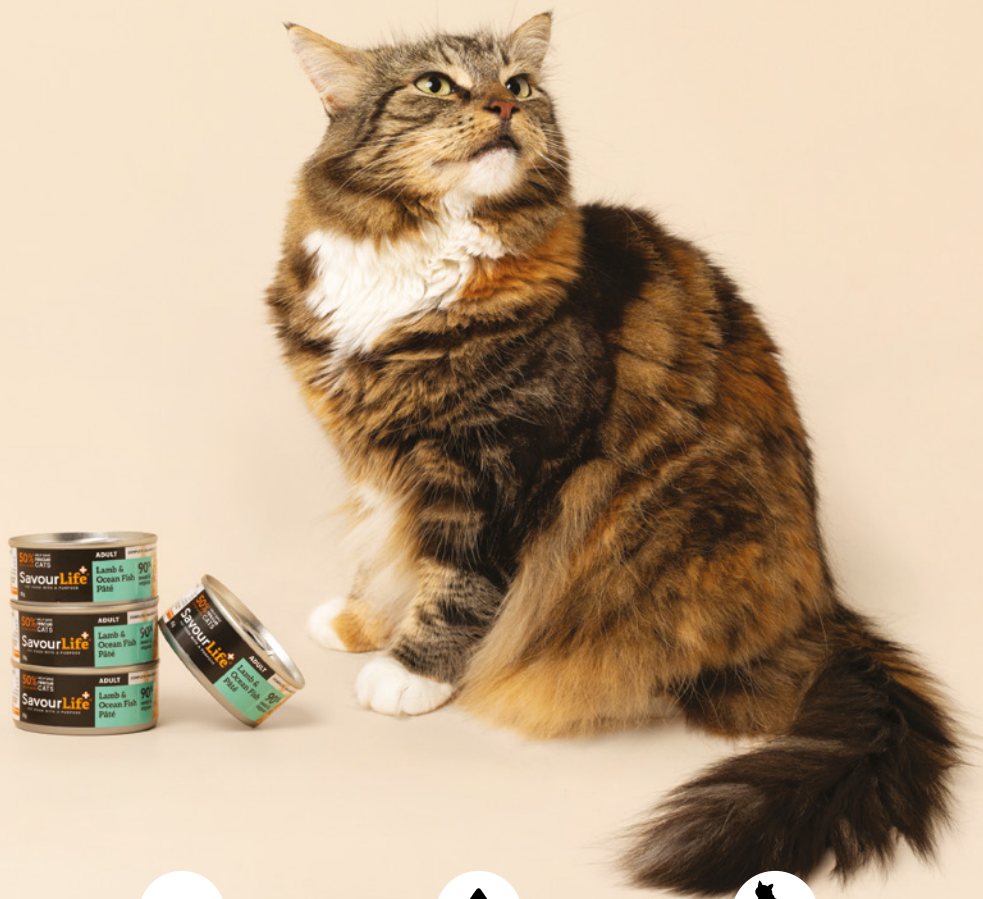

Adult Lamb & Ocean Fish Pâté

High quality protein from Lamb and Hoki to support high muscle mass

Omega 3 fatty acids to support natural anti-inflammatory processes

Yucca Schidigera to help reduce litter box odours

Ingredients

Lamb (equiv. 65%), Ocean Fish (equiv. 25%)(Hoki & Salmon), Dried Yeast, Natural Flavouring (vegetable), Pea Starch, Vitamins & Minerals, Guar Gum, Seaweed Powder, Yucca Schidigera Extract.

Guaranteed Analysis

Protein	8.5%
Fat	4.0%
Metabolisable Energy	920 Kcal/kg